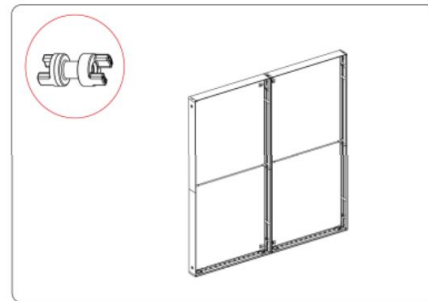

COMPATIBLE CONNECTORS