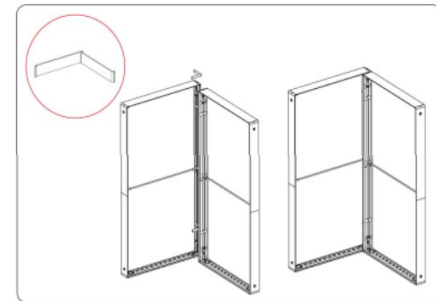

COMPATIBLE CONNECTORS