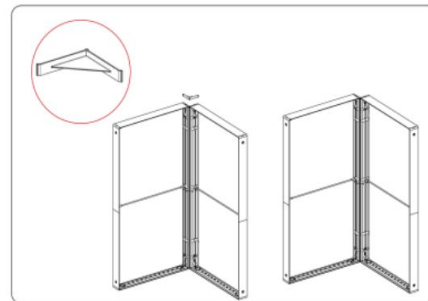

COMPATIBLE CONNECTORS