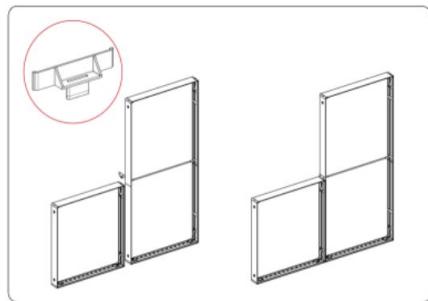

COMPATIBLE CONNECTORS