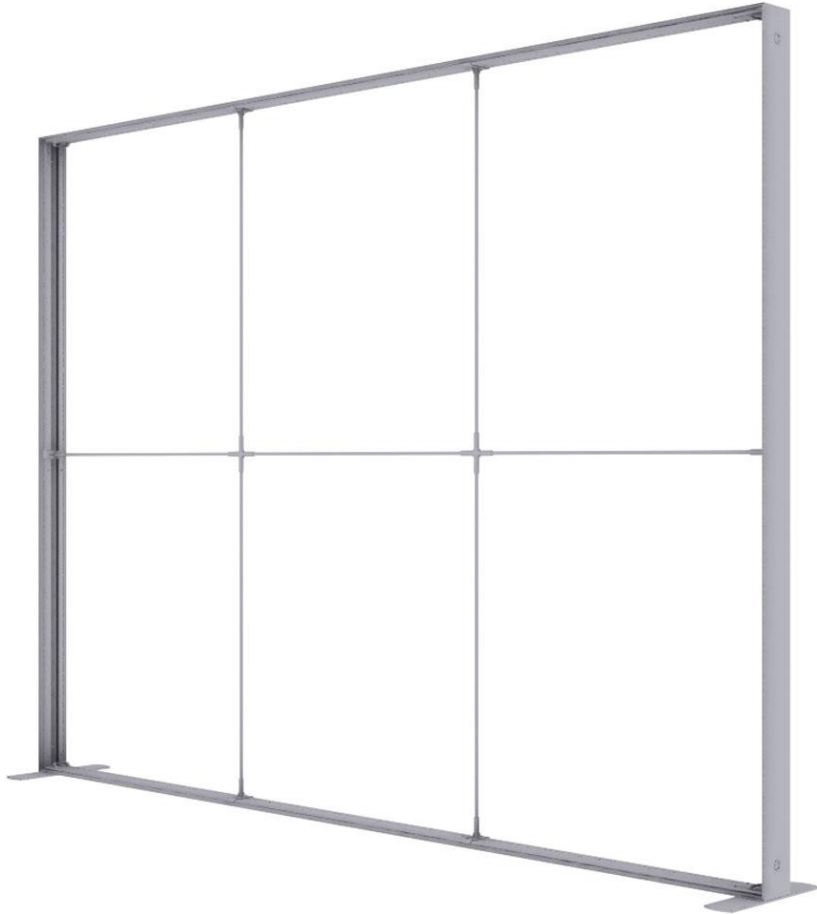

## 9.8ft X 8ft. SEGO Modular Lightbox

The SEGO 9.8ft x 8ft Modular Lightbox Display combines sophistication with seamless functionality, making it a standout solution for high-impact visual displays in indoor environments. This expansive display is crafted with a robust, 120mm wide silver anodized aluminum extrusion profile, ensuring both stability and an elegant, modern aesthetic. The tool-free frame assembly simplifies setup, allowing for effortless installation at trade shows, retail spaces, and corporate events.

Featuring LED light strips mounted along the top and bottom, this display provides consistent, vibrant backlighting to enhance the custom dye-sublimated fabric graphics, finished with precision Silicone Edge Graphic (SEG) inserts. The SEGO display is modular by design, allowing it to be easily connected with other SEGO frames to create custom configurations that suit any space. For added convenience a travel bag is included for safe, organized transportation.

Bring your brand to life with the SEGO 9.8ft x 8ft Modular Lightbox Display — a professional, easy-to-assemble solution designed to captivate your audience.

## OVERVIEW

- 9.8ft W x 8ft H wide SEGO lightbox display
- 120mm wide silver aluminum profile
- Double sided backlit SEG graphic display
- Tool free frame assembly w/draw latch frame connection
- LED lights are pre-installed onto frame profiles
- LED lights are only on the top and bottom profiles. They do not run vertically.
- LED lights and transformer are UL listed
- Frames cannot be turned on their side due to foot connections and lighting.
- SEGO is only available as a backlit product
- Magnetic LED light wiring connection
- Includes a travel bag with black foam insert. Soft foam insert has cutouts to keep pieces in place when in storage
- Compatible with most standard SEGO connectors with the exception of the Bridge Connector
- Requires 1 power outlets