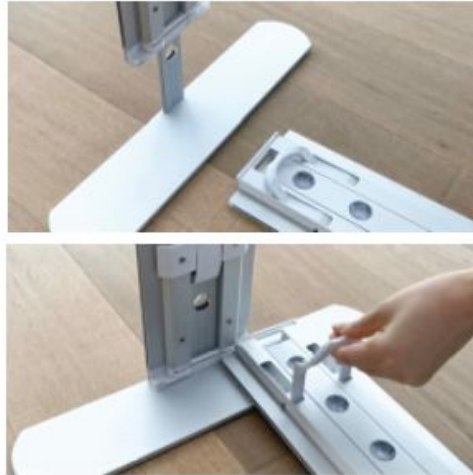

SIMPLE TOOL FREE ASSEMBLY
W/DRAW LATCH CONNECTION