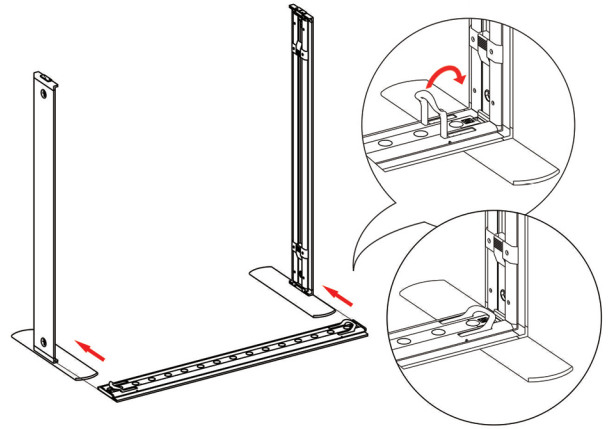

3.3 X 3.3FT. SEGO MODULAR LIGHTBOX DISPLAY

SEGO MODULAR LIGHTBOX DISPLAY
PRODUCT CODE: SEGO-100X100X12

SET UP INSTRUCTIONS

①

②

③

④