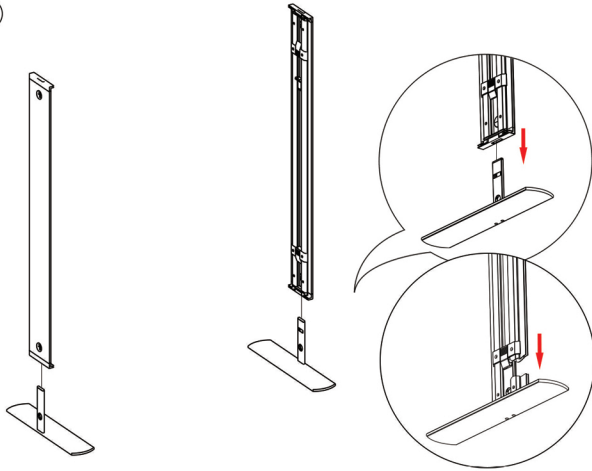

3.3 X 3.3FT. SEGO MODULAR LIGHTBOX DISPLAY

SEGO MODULAR LIGHTBOX DISPLAY
PRODUCT CODE: SEGO-100X100X12

SET UP INSTRUCTIONS

①