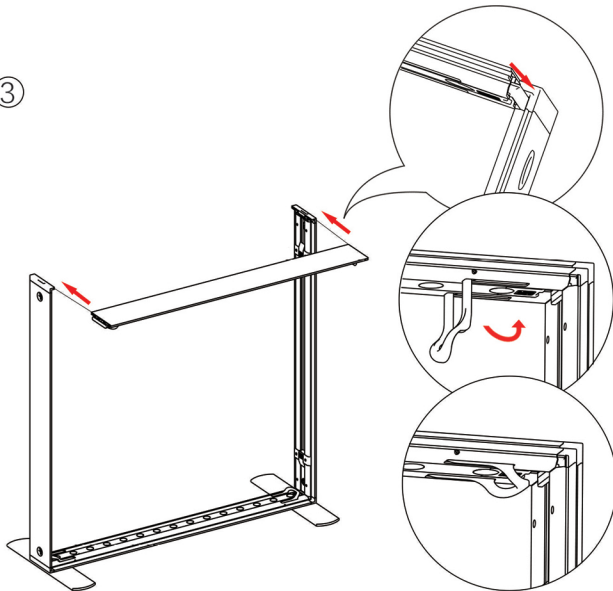

3.3 X 3.3FT. SEGO MODULAR LIGHTBOX DISPLAY

SEGO MODULAR LIGHTBOX DISPLAY
PRODUCT CODE: SEGO-100X100X12

SET UP INSTRUCTIONS

①

②

③

④