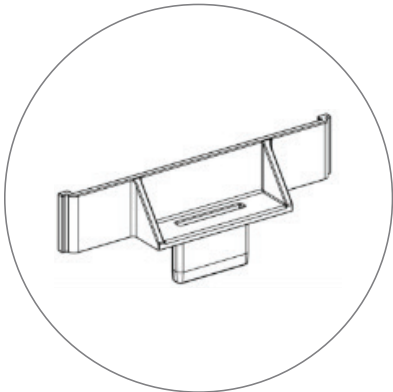

3.3 X 3.3FT. SEGO MODULAR LIGHTBOX DISPLAY

SEGO MODULAR LIGHTBOX DISPLAY
PRODUCT CODE: SEGO-100X100X12

AVAILABLE ACCESSORIES

SEGO-HLCON
SEGO High-low Connector