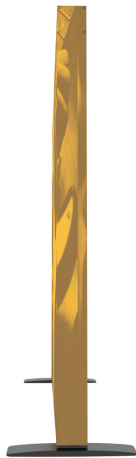

# ORIGAMI SEG TRUSS INLINE I

PRODUCT CATEGORY: ORIGAMI TRUSS

PRODUCT CODE: ORIGAMI1010-i

On Frame

OnGraphic