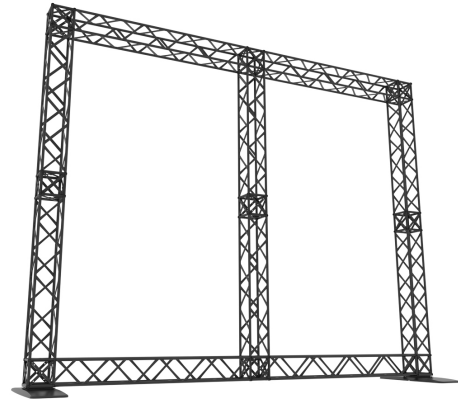

ORIGAMI SEG TRUSS INLINE I

PRODUCT CATEGORY: ORIGAMI TRUSS

PRODUCT CODE: ORIGAMI1010-i

On Frame

OnGraphic