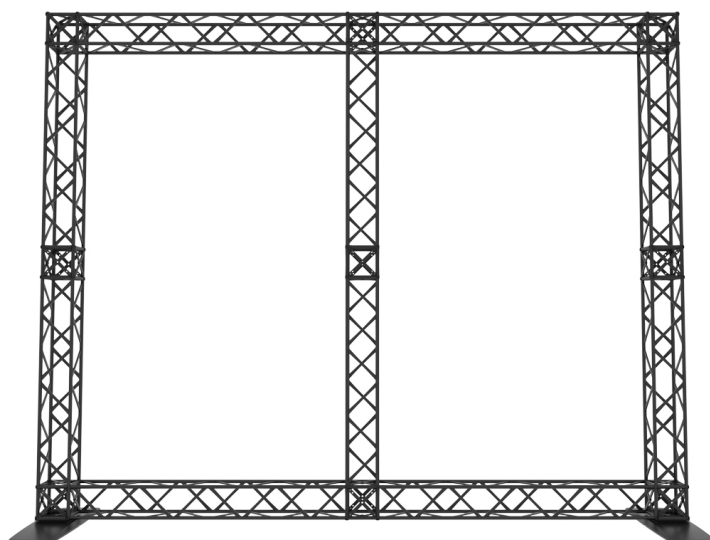

# ORIGAMI SEG TRUSS INLINE I

PRODUCT CATEGORY: ORIGAMI TRUSS

PRODUCT CODE: ORIGAMI1010-i

On Frame

OnGraphic

## PRODUCT DESCRIPTION

Introducing the Origami Truss System – where innovation meets elegance. This cutting-edge 6in x 6in folding truss redefines the dynamics of display systems, offering a portable and sophisticated solution that outshines traditional truss systems in every aspect.

#### 2. Stunning Silicone Edge Graphics (SEG):

Elevate your brand presence with vibrant and flawless Silicone Edge Graphics (SEG). Choose between single or double-sided displays that can be seamlessly integrated between the truss frame or fully wrapped around, ensuring your message captivates from all angles.

DISPLAY DIMENSIONS	118"W x 90"H x 25.6"D
--------------------	-----------------------