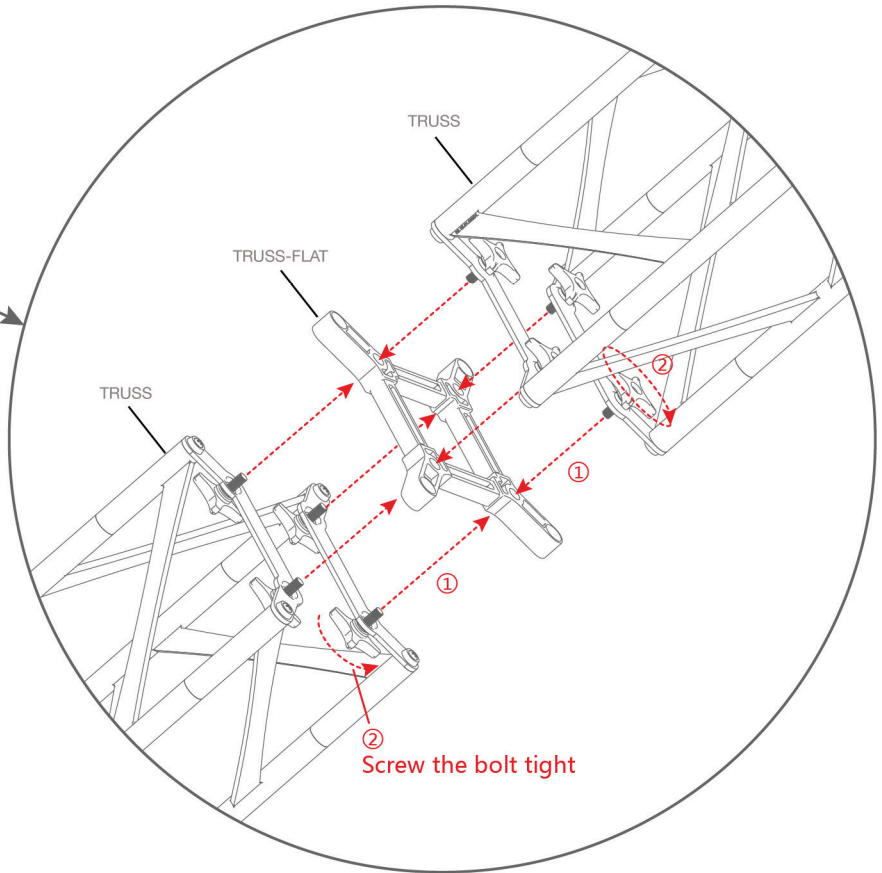

### TRUSS LENGTH COLOR KEY

TRUSS-90CM

TRUSS-120CM

SEE FOLLOWING PAGES FOR DETAILED CONNECTION INSTRUCTIONS

## SET UP INSTRUCTIONS FLAT CONNECTOR

TRUSS-FLAT

TRUSS

② Screw the bolt tight