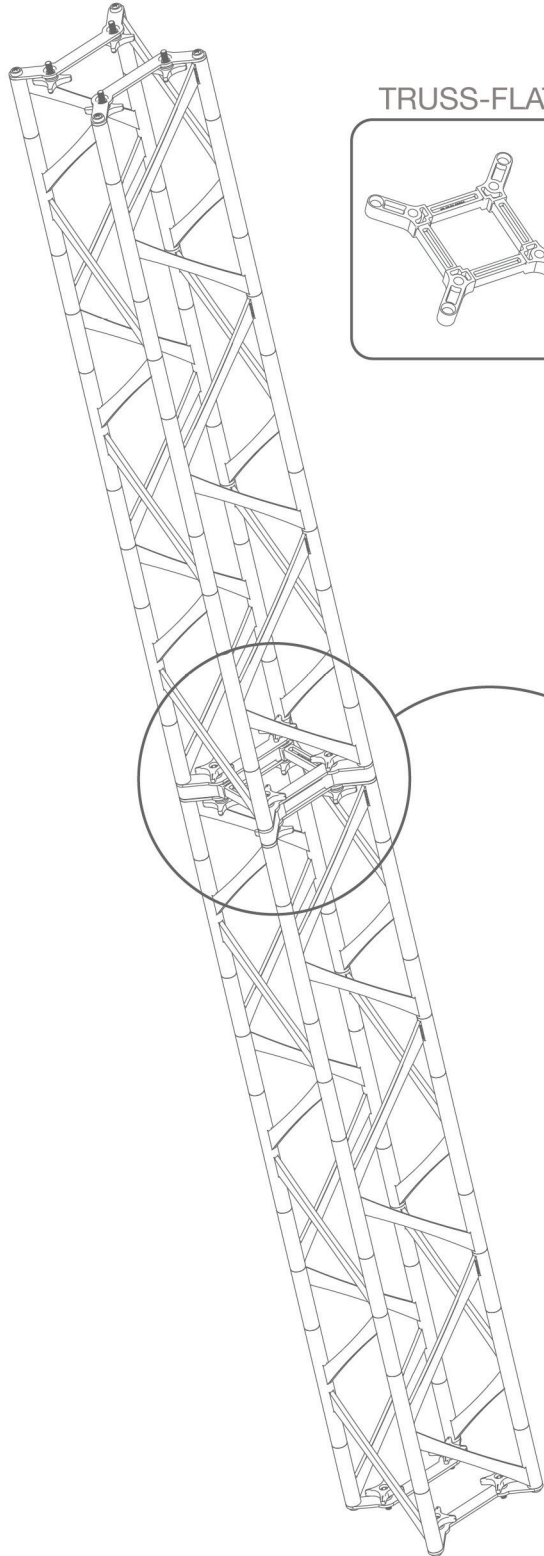

### TRUSS LENGTH COLOR KEY

TRUSS-90CM

TRUSS-120CM

SEE FOLLOWING PAGES FOR DETAILED CONNECTION INSTRUCTIONS

## SET UP INSTRUCTIONS FLAT CONNECTOR

TRUSS-FLAT

TRUSS

② Screw the bolt tight