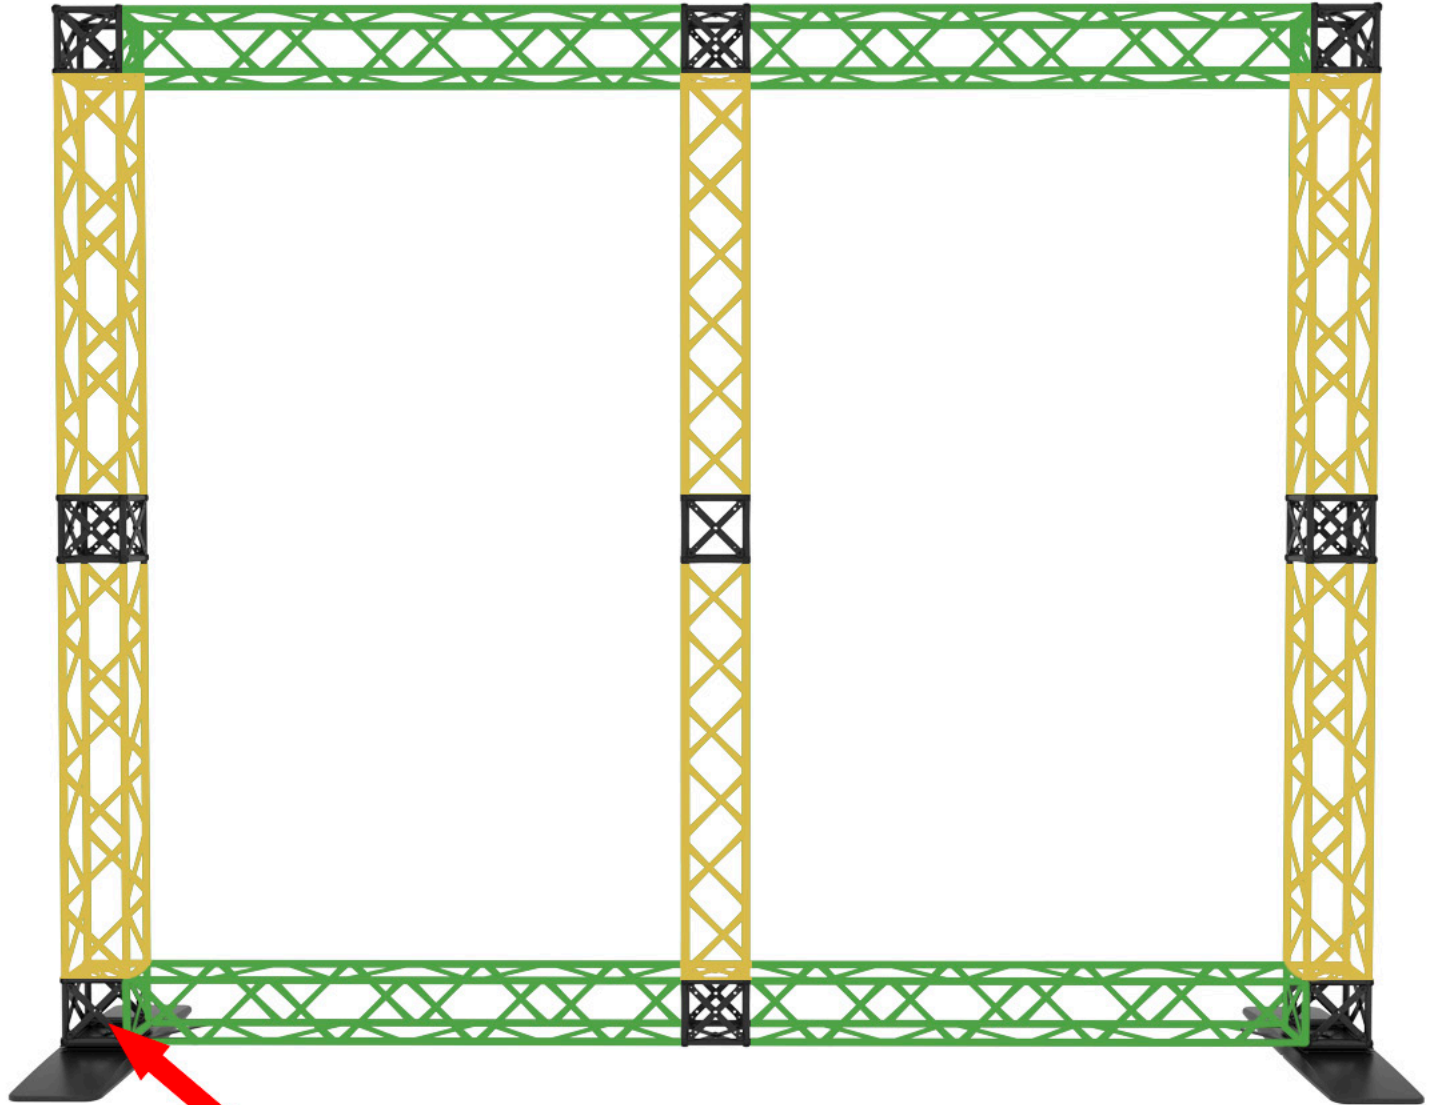

ORIGAMI SEG TRUSS INLINE I

PRODUCT CATEGORY: ORIGAMI TRUSS
PRODUCT CODE: ORIGAMI1010-i

On Frame

OnGraphic

SET UP INSTRUCTIONS

TRUSS LENGTH COLOR KEY

TRUSS-90CM

TRUSS-120CM

SEE FOLLOWING PAGES FOR DETAILED CONNECTION INSTRUCTIONS