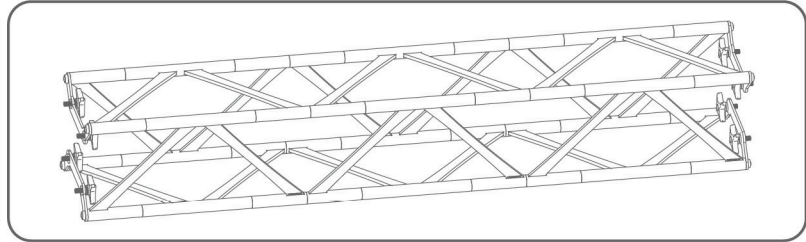

ORIGAMI SEG TRUSS INLINE I

PRODUCT CATEGORY: ORIGAMI TRUSS

PRODUCT CODE: ORIGAMI1010-i

On Frame

OnGraphic

SET UP INSTRUCTIONS FLAT CONNECTOR

TRUSS

② Screw the bolt tight