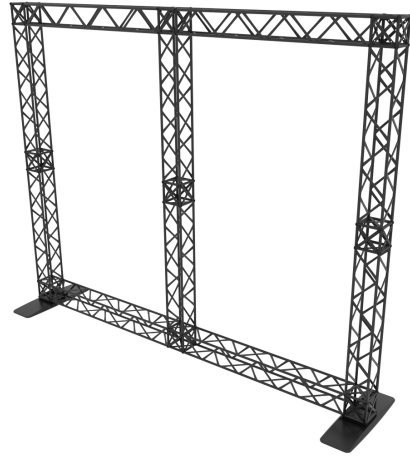

ORIGAMI SEG TRUSS INLINE I

PRODUCT CATEGORY: ORIGAMI TRUSS

PRODUCT CODE: ORIGAMI1010-i

On Frame

OnGraphic