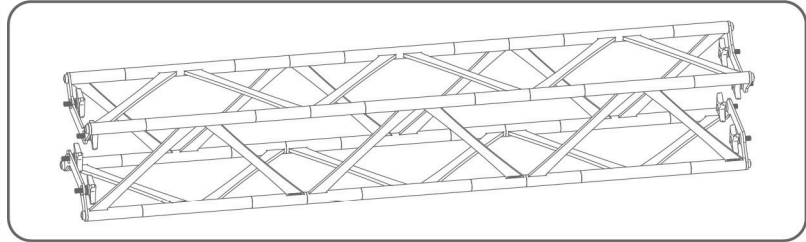

ORIGAMI SEG TRUSS INLINE I

PRODUCT CATEGORY: ORIGAMI TRUSS

PRODUCT CODE: ORIGAMI1010-i

On Frame

OnGraphic

SET UP INSTRUCTIONS

TRUSS LENGTH COLOR KEY

TRUSS-90CM

TRUSS-120CM

SEE FOLLOWING PAGES FOR DETAILED CONNECTION INSTRUCTIONS

ORIGAMI SEG TRUSS INLINE I

PRODUCT CATEGORY: ORIGAMI TRUSS

PRODUCT CODE: ORIGAMI1010-i

On Frame

OnGraphic

SET UP INSTRUCTIONS FLAT CONNECTOR

TRUSS-FLAT

TRUSS

SET UP INSTRUCTIONS SEG CHANNELS