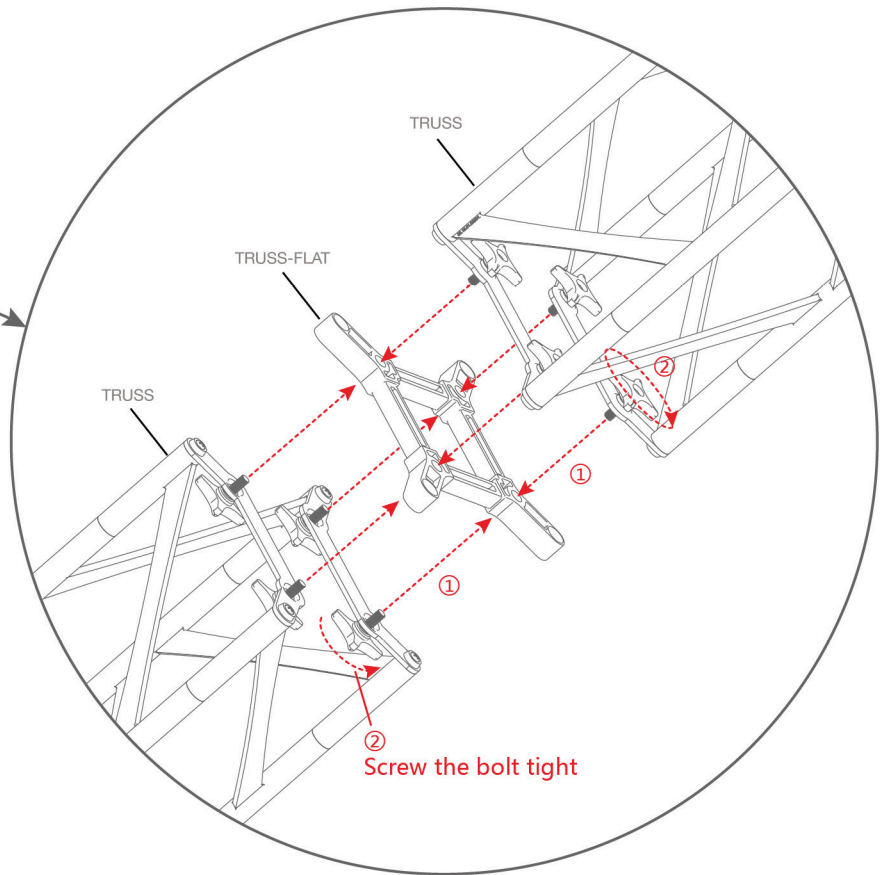

ORIGAMI SEG TRUSS INLINE I

PRODUCT CATEGORY: ORIGAMI TRUSS

PRODUCT CODE: ORIGAMI1010-i

On Frame

OnGraphic

SET UP INSTRUCTIONS

TRUSS LENGTH COLOR KEY

TRUSS-90CM

TRUSS-120CM

SEE FOLLOWING PAGES FOR DETAILED CONNECTION INSTRUCTIONS

ORIGAMI SEG TRUSS INLINE I

PRODUCT CATEGORY: ORIGAMI TRUSS

PRODUCT CODE: ORIGAMI1010-i

On Frame

OnGraphic

SET UP INSTRUCTIONS FLAT CONNECTOR

TRUSS-FLAT

TRUSS

SET UP INSTRUCTIONS SEG CHANNELS