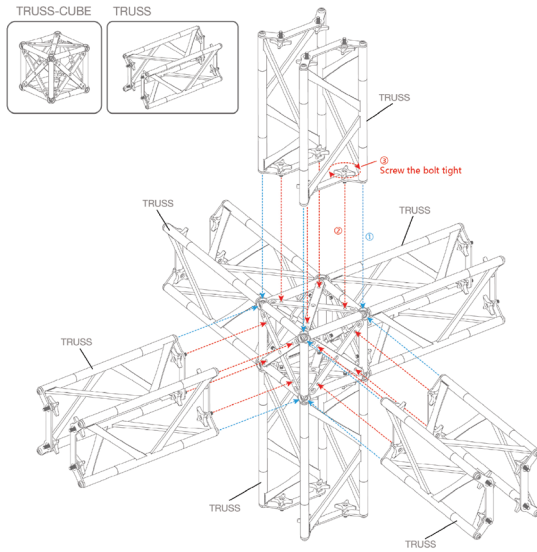

ORIGAMI SEG TRUSS TOWER 5FT X 17FT X 5FT

PRODUCT CATEGORY: ORIGAMI TRUSS

PRODUCT CODE: ORIGAMI-TOWER

On Frame

On Graphic

PRODUCT DESCRIPTION

The Origami SEG Truss Tower combines innovative foldable truss engineering with stunning dye sublimated SEG (Silicone Edge Graphics) for impactful displays on all four sides. With a commanding footprint of 60.5"W x 204.25"H x 60.5"D, this tower is ideal for creating a bold presence at indoor events and trade shows.

Features:

- Foldable truss system for portability and ease of setup.
- Displays custom dye sublimated SEG graphics on all four sides.
- Stands at an impressive height of 204.25" to maximize visibility.
- Recommended for indoor use only.
- Customization options are available to meet your specific display needs. Contact us today for a custom quote and elevate your brand with the Origami SEG Truss Tower!

TRUSS CUBE CONNECTOR

TRUSS FLAT CONNECTOR

SILICONE EDGE GRAPHICS

ORIGAMI SEG TRUSS TOWER 5FT X 17FT X 5FT

PRODUCT CATEGORY: ORIGAMI TRUSS
 PRODUCT CODE: ORIGAMI-TOWER

On Frame On Graphic

PARTS LIST/FRAME ASSEMBLY