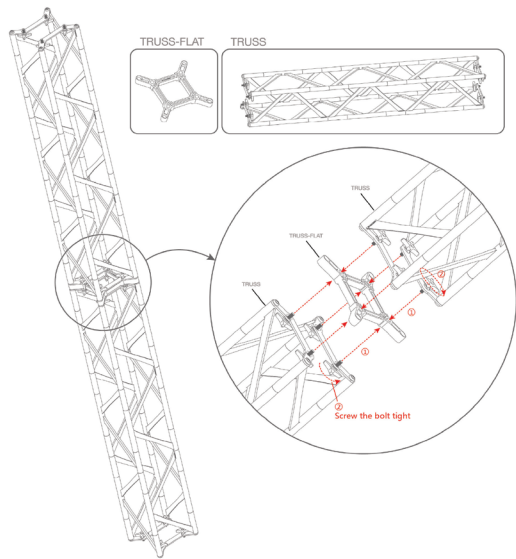

ORIGAMI SEG TRUSS TOWER 5FT X 17FT X 5FT

PRODUCT CATEGORY: ORIGAMI TRUSS

PRODUCT CODE: ORIGAMI-TOWER

On Frame

On Graphic

PRODUCT DESCRIPTION

The Origami SEG Truss Tower combines innovative foldable truss engineering with stunning dye sublimated SEG (Silicone Edge Graphics) for impactful displays on all four sides. With a commanding footprint of 60.5"W x 204.25"H x 60.5"D, this tower is ideal for creating a bold presence at indoor events and trade shows.

Features:

- Foldable truss system for portability and ease of setup.
- Displays custom dye sublimated SEG graphics on all four sides.
- Stands at an impressive height of 204.25" to maximize visibility.
- Recommended for indoor use only.
- Customization options are available to meet your specific display needs. Contact us today for a custom quote and elevate your brand with the Origami SEG Truss Tower!

TRUSS CUBE CONNECTOR

TRUSS FLAT CONNECTOR

SILICONE EDGE GRAPHICS

ORIGAMI SEG TRUSS TOWER 5FT X 17FT X 5FT

PRODUCT CATEGORY: ORIGAMI TRUSS
 PRODUCT CODE: ORIGAMI-TOWER

On Frame On Graphic

PARTS LIST/FRAME ASSEMBLY

On Frame On Graphic

SEG CHANNEL & GRAPHIC INSTALLATION