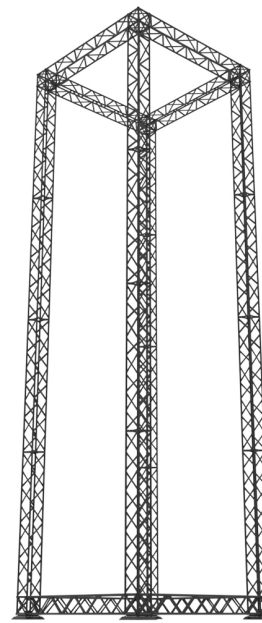

ORIGAMI SEG TRUSS TOWER 5FT X 17FT X 5FT

PRODUCT CATEGORY: ORIGAMI TRUSS

PRODUCT CODE: ORIGAMI-TOWER

On Frame

On Graphic

PRODUCT DESCRIPTION

The Origami SEG Truss Tower combines innovative foldable truss engineering with stunning dye sublimated SEG (Silicone Edge Graphics) for impactful displays on all four sides. With a commanding footprint of 60.5"W x 204.25"H x 60.5"D, this tower is ideal for creating a bold presence at indoor events and trade shows.

Designed for versatility and ease of use, the Origami SEG Truss Tower folds for convenient transport and setup. Its sleek structure supports vibrant custom-printed graphics, providing a professional and polished look that grabs attention from every angle.

Features:

- Foldable truss system for portability and ease of setup.
- Displays custom dye sublimated SEG graphics on all four sides.
- Stands at an impressive height of 204.25" to maximize visibility.
- Recommended for indoor use only.
- Customization options are available to meet your specific display needs. Contact us today for a custom quote and elevate your brand with the Origami SEG Truss Tower!

Graphic Package & Hardware Only
Include (qty 3) LA CAJA Hardcases

ORIGAMI SEG TRUSS TOWER 5FT X 17FT X 5FT

PRODUCT CATEGORY: ORIGAMI TRUSS

PRODUCT CODE: ORIGAMI-TOWER

On Frame

On Graphic

ADDITIONAL IMAGES

TRUSS FOLDED