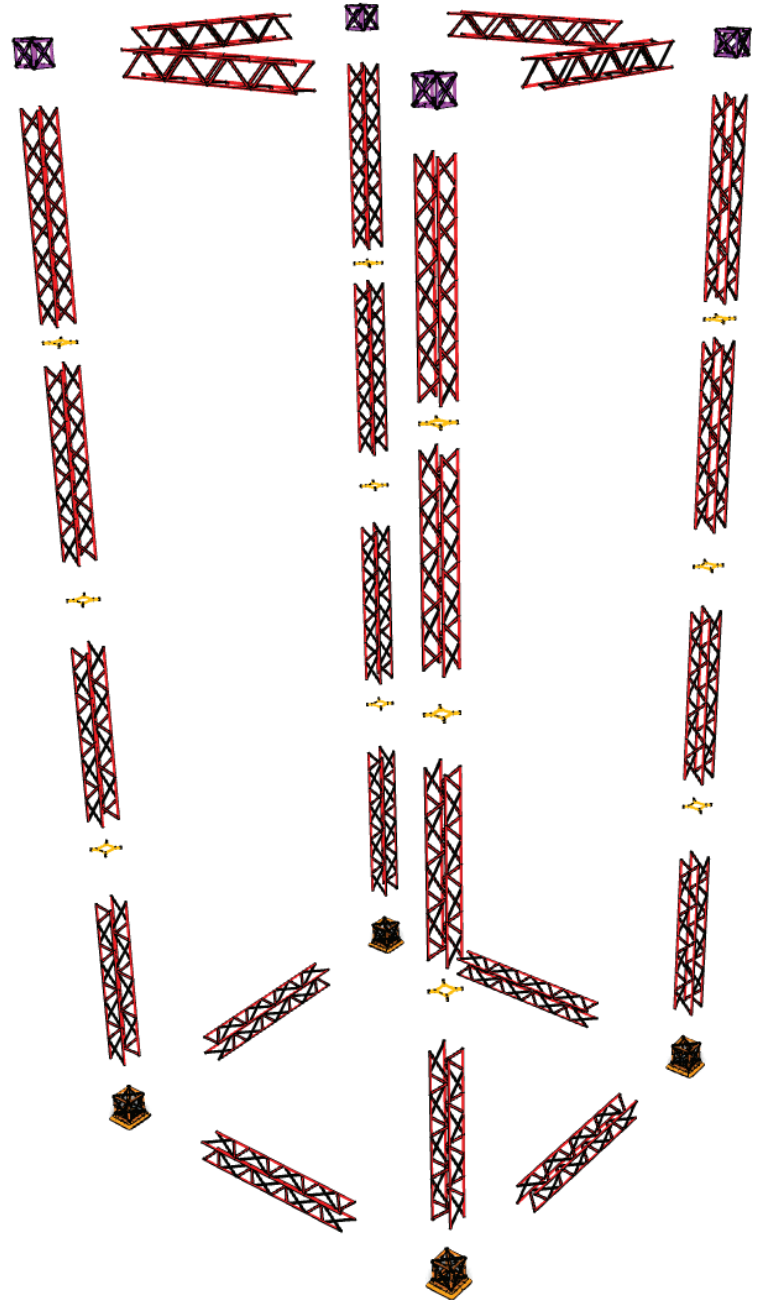

ORIGAMI SEG TRUSS TOWER 5FT X 17FT X 5FT

PRODUCT CATEGORY: ORIGAMI TRUSS

PRODUCT CODE: ORIGAMI-TOWER

On Frame

On Graphic

PRODUCT DESCRIPTION

The Origami SEG Truss Tower combines innovative foldable truss engineering with stunning dye sublimated SEG (Silicone Edge Graphics) for impactful displays on all four sides. With a commanding footprint of 60.5"W x 204.25"H x 60.5"D, this tower is ideal for creating a bold presence at indoor events and trade shows.

Designed for versatility and ease of use, the Origami SEG Truss Tower folds for convenient transport and setup. Its sleek structure supports vibrant custom-printed graphics, providing a professional and polished look that grabs attention from every angle.

Features:

- Foldable truss system for portability and ease of setup.
- Displays custom dye sublimated SEG graphics on all four sides.
- Stands at an impressive height of 204.25" to maximize visibility.
- Recommended for indoor use only.
- Customization options are available to meet your specific display needs. Contact us today for a custom quote and elevate your brand with the Origami SEG Truss Tower!

TRUSS CUBE CONNECTOR

TRUSS FLAT CONNECTOR

SILICONE EDGE GRAPHICS

ORIGAMI SEG TRUSS TOWER 5FT X 17FT X 5FT

PRODUCT CATEGORY: ORIGAMI TRUSS
 PRODUCT CODE: ORIGAMI-TOWER

On Frame On Graphic

PARTS LIST/FRAME ASSEMBLY