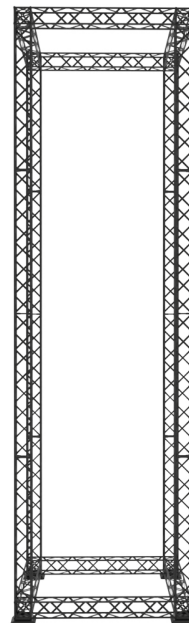

ORIGAMI SEG TRUSS TOWER 5FT X 17FT X 5FT

PRODUCT CATEGORY: ORIGAMI TRUSS

PRODUCT CODE: ORIGAMI-TOWER

On Frame

On Graphic

PRODUCT DESCRIPTION

The Origami SEG Truss Tower combines innovative foldable truss engineering with stunning dye sublimated SEG (Silicone Edge Graphics) for impactful displays on all four sides. With a commanding footprint of 60.5"W x 204.25"H x 60.5"D, this tower is ideal for creating a bold presence at indoor events and trade shows.

DISPLAY DIMENSIONS	60.5"W x 204.25"H x 60.5"D
--------------------	----------------------------

GRAPHIC SIZE	47" W x 206.5 (Each Panel)
--------------	----------------------------

GRAPHIC MATERIAL

Dye Sublimated Black & White Fabric

Graphic Package & Hardware Only
Include (qty 3) LA CAJA Hardcases

ORIGAMI SEG TRUSS TOWER 5FT X 17FT X 5FT

PRODUCT CATEGORY: ORIGAMI TRUSS

PRODUCT CODE: ORIGAMI-TOWER

On Frame

On Graphic

ADDITIONAL IMAGES

TRUSS FOLDED

TRUSS CUBE CONNECTOR

TRUSS FLAT CONNECTOR

SILICONE EDGE GRAPHICS

ORIGAMI SEG TRUSS TOWER 5FT X 17FT X 5FT

PRODUCT CATEGORY: ORIGAMI TRUSS
 PRODUCT CODE: ORIGAMI-TOWER

On Frame On Graphic

PARTS LIST/FRAME ASSEMBLY