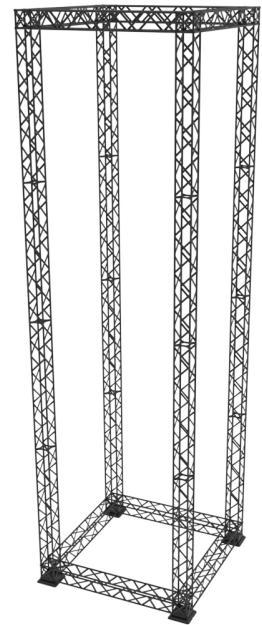

ORIGAMI SEG TRUSS TOWER 5FT X 17FT X 5FT

PRODUCT CATEGORY: ORIGAMI TRUSS

PRODUCT CODE: ORIGAMI-TOWER

On Frame

On Graphic

PRODUCT DESCRIPTION

The Origami SEG Truss Tower combines innovative foldable truss engineering with stunning dye sublimated SEG (Silicone Edge Graphics) for impactful displays on all four sides. With a commanding footprint of 60.5"W x 204.25"H x 60.5"D, this tower is ideal for creating a bold presence at indoor events and trade shows.

DISPLAY DIMENSIONS	60.5"W x 204.25"H x 60.5"D
--------------------	----------------------------

GRAPHIC SIZE	47" W x 206.5 (Each Panel)
--------------	----------------------------

GRAPHIC MATERIAL

Dye Sublimated Black & White Fabric

Graphic Package & Hardware Only
Include (qty 3) LA CAJA Hardcases

ORIGAMI SEG TRUSS TOWER 5FT X 17FT X 5FT

PRODUCT CATEGORY: ORIGAMI TRUSS

PRODUCT CODE: ORIGAMI-TOWER

On Frame

On Graphic

ADDITIONAL IMAGES

TRUSS FOLDED

TRUSS CUBE CONNECTOR

TRUSS FLAT CONNECTOR

SILICONE EDGE GRAPHICS

ORIGAMI SEG TRUSS TOWER 5FT X 17FT X 5FT

PRODUCT CATEGORY: ORIGAMI TRUSS
 PRODUCT CODE: ORIGAMI-TOWER

On Frame On Graphic

PARTS LIST/FRAME ASSEMBLY