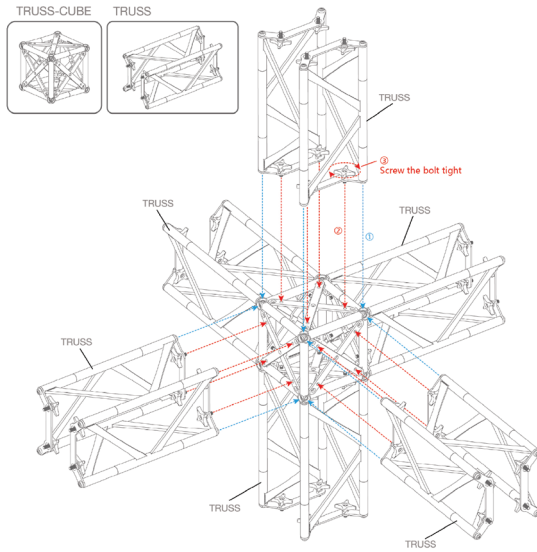

ORIGAMI SEG TRUSS TOWER 5FT X 17FT X 5FT

PRODUCT CATEGORY: ORIGAMI TRUSS
 PRODUCT CODE: ORIGAMI-TOWER

On Frame On Graphic

PARTS LIST/FRAME ASSEMBLY

TRUSS-120CM
 QTY. 24
 COLOR CODE: ■

TRUSS-FOOT-S
 QTY. 4
 COLOR CODE: ■

TRUSS-CUBE
 QTY. 4
 COLOR CODE: ■

TRUSS-FLAT
 QTY. 12
 COLOR CODE: ■

ORIGAMI SEG TRUSS TOWER 5FT X 17FT X 5FT

PRODUCT CATEGORY: ORIGAMI TRUSS

PRODUCT CODE: ORIGAMI-TOWER

On Frame

On Graphic

SEG CHANNEL & GRAPHIC INSTALLATION