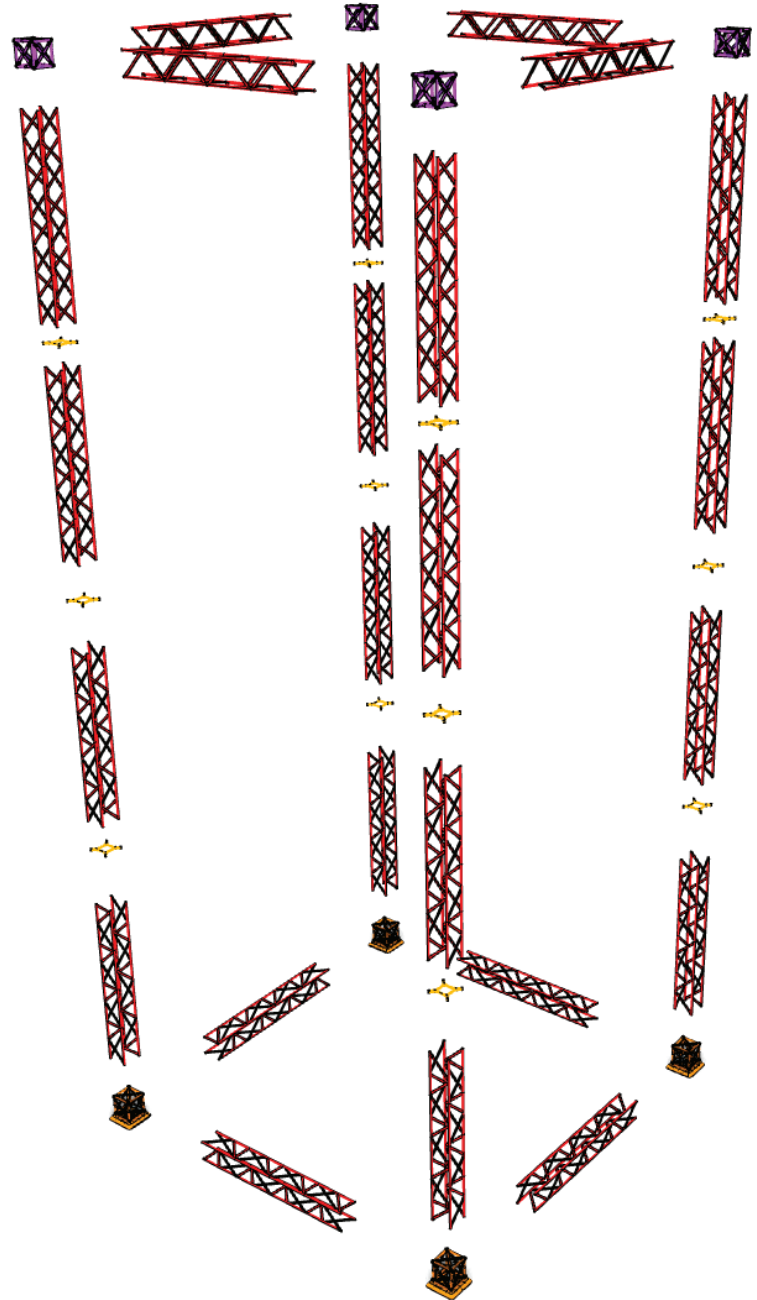

ORIGAMI SEG TRUSS TOWER 5FT X 17FT X 5FT

PRODUCT CATEGORY: ORIGAMI TRUSS
 PRODUCT CODE: ORIGAMI-TOWER

On Frame On Graphic

PARTS LIST/FRAME ASSEMBLY

TRUSS-120CM
 QTY. 24
 COLOR CODE: ■

TRUSS-FOOT-S
 QTY. 4
 COLOR CODE: ■

TRUSS-CUBE
 QTY. 4
 COLOR CODE: ■

TRUSS-FLAT
 QTY. 12
 COLOR CODE: ■

ORIGAMI SEG TRUSS TOWER 5FT X 17FT X 5FT

PRODUCT CATEGORY: ORIGAMI TRUSS

PRODUCT CODE: ORIGAMI-TOWER

On Frame

On Graphic

SEG CHANNEL & GRAPHIC INSTALLATION