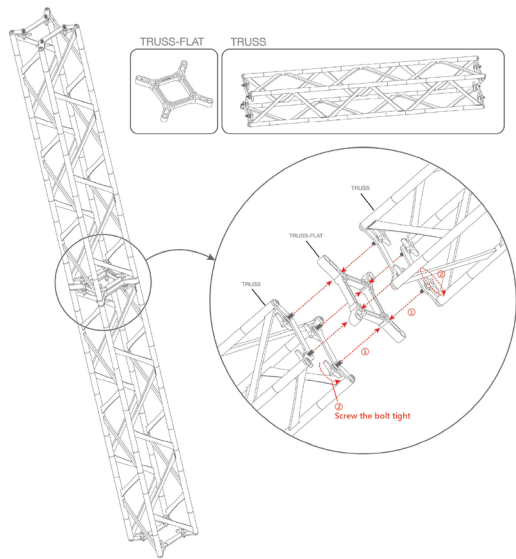

ORIGAMI SEG TRUSS TOWER 5FT X 17FT X 5FT

PRODUCT CATEGORY: ORIGAMI TRUSS
 PRODUCT CODE: ORIGAMI-TOWER

On Frame On Graphic

PARTS LIST/FRAME ASSEMBLY

TRUSS-120CM
 QTY. 24
 COLOR CODE: ■

TRUSS-FOOT-S
 QTY. 4
 COLOR CODE: ■

TRUSS-CUBE
 QTY. 4
 COLOR CODE: ■

TRUSS-FLAT
 QTY. 12
 COLOR CODE: ■

ORIGAMI SEG TRUSS TOWER 5FT X 17FT X 5FT

PRODUCT CATEGORY: ORIGAMI TRUSS

PRODUCT CODE: ORIGAMI-TOWER

On Frame

On Graphic

SEG CHANNEL & GRAPHIC INSTALLATION