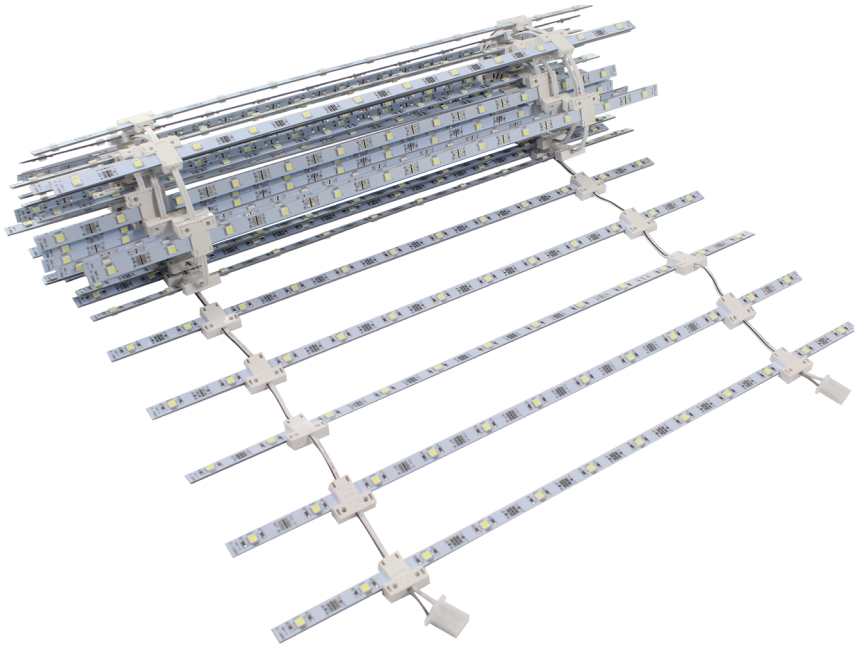

LADDER LIGHT 8' X 8' SINGLE

Product Features

Hang lights. Use for backlit displays. Made like a rope ladder, unroll and hang onto included hooks located on top frame, inside. Various widths available to easily accommodate any size backlit display. Transformer included.

Available Kit Sizes	4' x 8', 5' x 8', 8' x 8', and 10' x 8', Custom Sizes Also Available
---------------------	--

Construction

LED Light Strips	Metal Hanging Hooks
Plastic Wire Connectors	

Weights - Dimensions

Shipping Weight	14 lbs
Shipping Dimensions	24" x 24" x 6"

Package Includes

LED Ladder Lights (4 rolls/41 pc per roll)	
Wiring	Power Cord
Hanging Hooks	Transformer

Applications

Mammoth	VAIL-120DB
VAIL-100D	VAIL-120D
Big Sky Counter	Big Sky Tower

LED Ladder Light Specs

Lumen	21-23 lm/led
CCT	10,000k - 12,000k Cool White
Voltage	DC 12V
Rated Power (per kit size)	3.75w per strip

Transformer Ladder Light Specs

Specification	Value	Specification	Value
Family	SE-350	Height (inch)	2
Maximum Input Current (A)	7	Agency Approvals	UL
Output Connector Type	Screw Terminal Block	Color	Silver
Number of Outputs	1	Type	Switch Selectable
Product Type	AC to DC Power Supply	Style	Enclosed
Efficiency (%)	83	Primary Output Voltage (VDC)	12
Minimum Isolation Voltage	3000V	Output Current (A)	29
Operating Temperature-Min (Cel)	-20	Maximum Output Power (W)	348
Operating Temperature-Max (Cel)	60	Input Voltage (VAC)	90 to 132,180 to 264
Length (inch)	8.5	Input Frequency	47 to 63
Width (inch)	4.5		