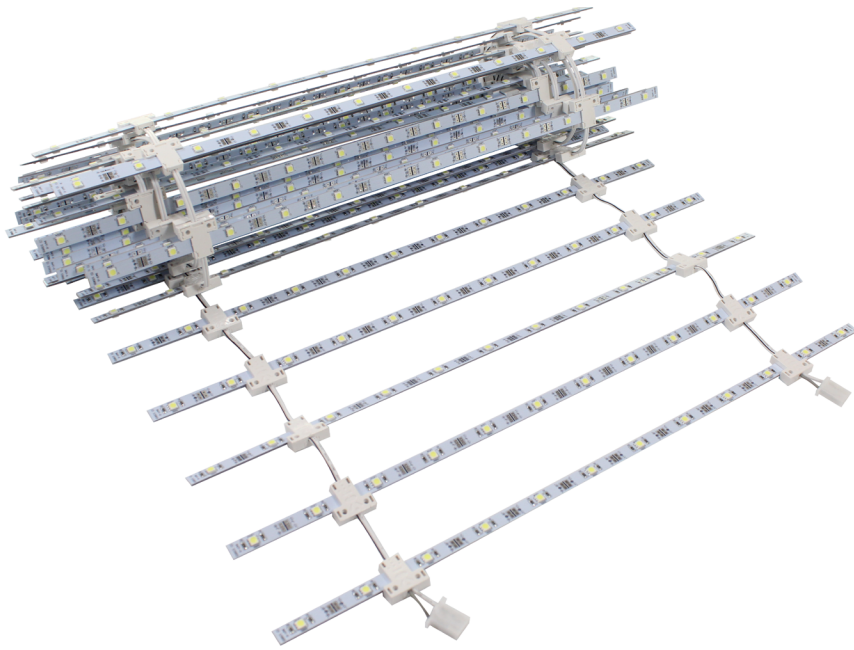

# LADDER LIGHT 8' X 8' DOUBLE

## Product Features

Hang lights. Use for backlit displays. Made like a rope ladder, unroll and hang onto included hooks located on top frame, inside. Various widths available to easily accommodate any size backlit display. Transformer included.

Available Kit Sizes	4' x 8', 5' x 8', 8' x 8', and 10' x 8', Custom Sizes Also Available
---------------------	--

## LED Ladder Light Specs

Lumen	21-23 lm/led
CCT	10,000k - 12, 000k Cool White
Voltage	DC 12V
Rated Power (per kit size)	7.2w per strip